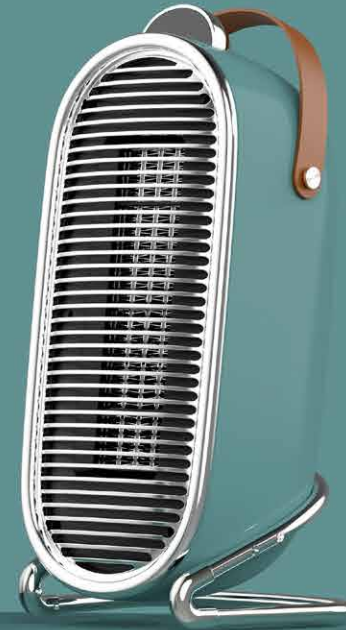

A timeless classic
for modern comfort

PTC917R-L

A bend of nostalgia

PTC917-L