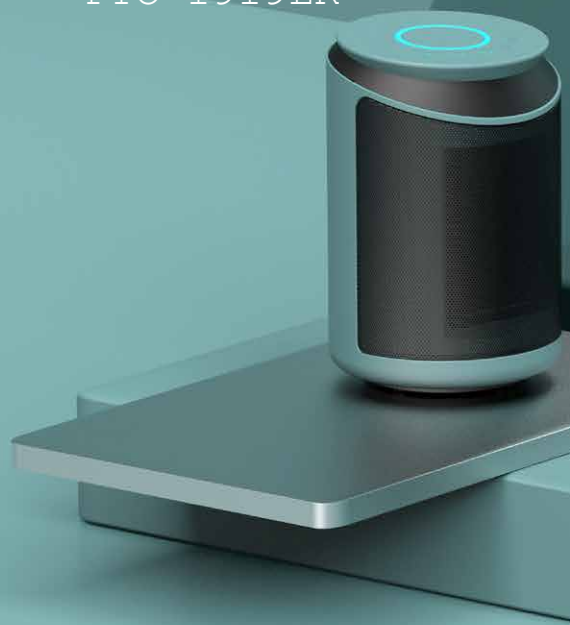

Small size,
big flavor

PTC-1919LR

Make Warmth easy

PTC-1919A