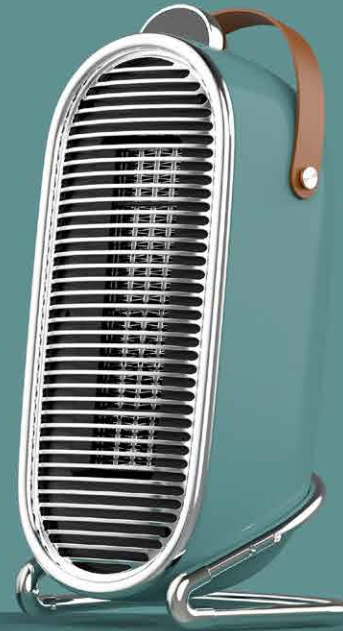

A timeless classic
for modern comfort

PTC917R-L

A bend of nostalgia

PTC917-L